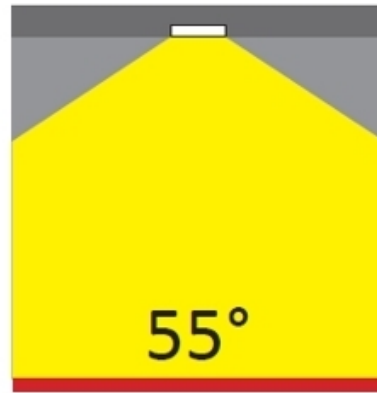

DIXIT RA11 RECESSED

A56020-

PROJECT	_____
TYPE	_____
SPECIFIER	_____
QUANTITY	_____
DATE	_____

RA 11 DIXIT LED 12W 1700LM 3000K				R:100%		I.Max:1096 Cd/Klm				
H[m]	D[m]	Max lux	Med lux	Alpha=55°		H[m]	D[m]	Max lux	Med lux	Beta=55°
1.00	1.13	1658	898			1.00	1.13	1658	898	
2.00	2.26	415	224		2.00	2.26	415	224		
3.00	3.38	184	100		3.00	3.38	184	100		
4.00	4.51	104	56		4.00	4.51	104	56		
5.00	5.64	66	36		5.00	5.64	66	36		

	DP	DV	
Dimming	Phase	0-10V	
Color Temperature	27K 30K 35K 40K	2700K 3000K 3500K 4000K	K°

Order Example **L5XXXXXX-DV-30K**

0-10V **3000K**